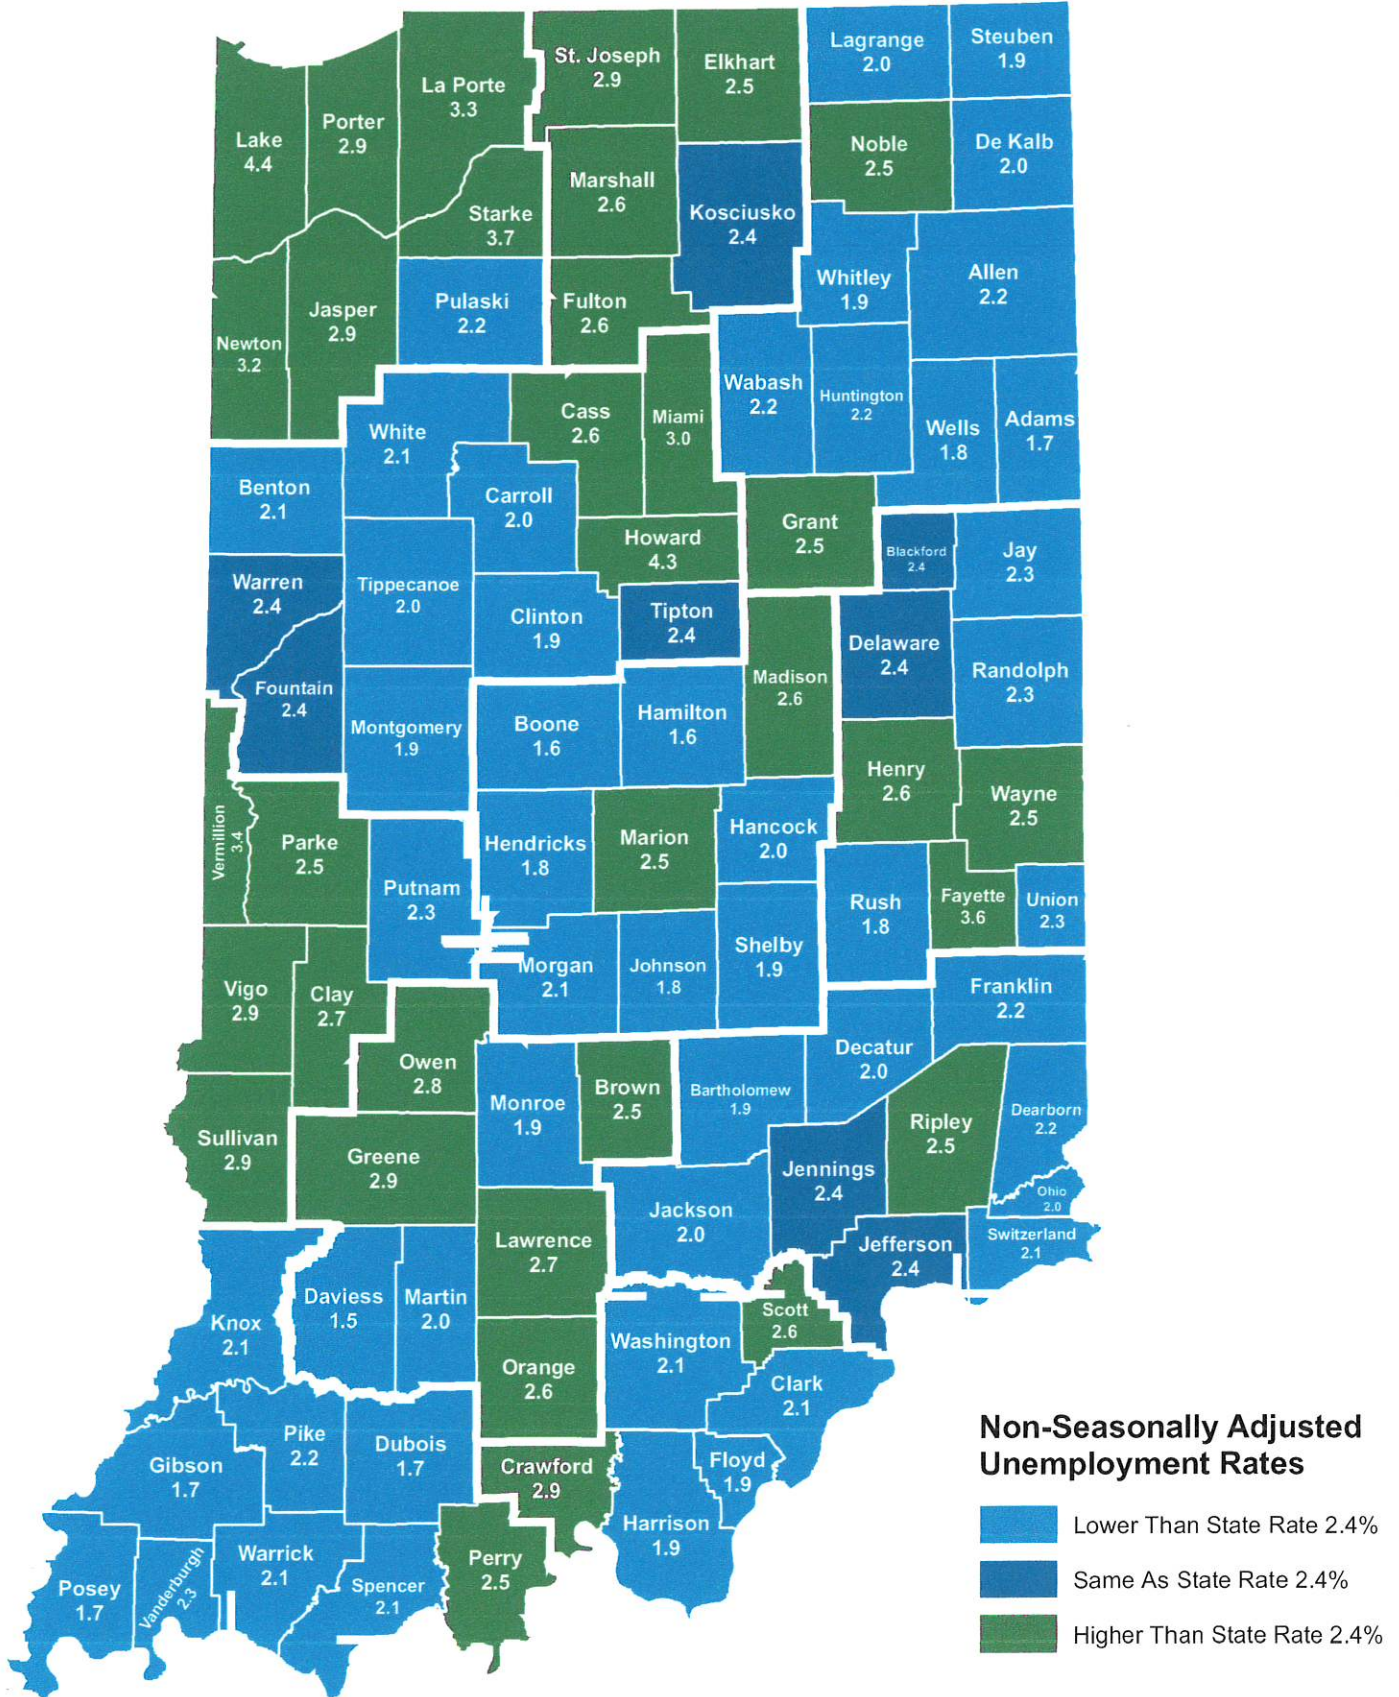

County Unemployment Rates December 2022 - Non Seasonally Adjusted

Indiana Non-Seasonally Adjusted Rate 2.4%
 Indiana Seasonally Adjusted Rate 3.1%
 Source: DWD, Local Area Unemployment Statistics

RANKING OF COUNTY DATA
Unemployment Rates by County

December 2022 (Preliminary)

Prepared January 19, 2023

RANK	AREA	RATE	RANK	AREA	RATE
1	Lake	4.4	47	Vanderburgh	2.3
2	Howard	4.3	48	Allen	2.2
3	Starke	3.7	49	Dearborn	2.2
4	Fayette	3.6	50	Franklin	2.2
5	Vermillion	3.4	51	Huntington	2.2
6	LaPorte	3.3	52	Pike	2.2
7	Newton	3.2	53	Pulaski	2.2
8	Miami	3.0	54	Wabash	2.2
9	Crawford	2.9	55	Benton	2.1
10	Greene	2.9	56	Clark	2.1
11	Jasper	2.9	57	Knox	2.1
12	Porter	2.9	58	Morgan	2.1
13	St. Joseph	2.9	59	Spencer	2.1
14	Sullivan	2.9	60	Switzerland	2.1
15	Vigo	2.9	61	Warrick	2.1
16	Owen	2.8	62	Washington	2.1
17	Clay	2.7	63	White	2.1
18	Lawrence	2.7	64	Carroll	2.0
19	Cass	2.6	65	Decatur	2.0
20	Fulton	2.6	66	DeKalb	2.0
21	Henry	2.6	67	Hancock	2.0
22	Madison	2.6	68	Jackson	2.0
23	Marshall	2.6	69	LaGrange	2.0
24	Orange	2.6	70	Martin	2.0
25	Scott	2.6	71	Ohio	2.0
26	Brown	2.5	72	Tippecanoe	2.0
27	Elkhart	2.5	73	Bartholomew	1.9
28	Grant	2.5	74	Clinton	1.9
29	Marion	2.5	75	Floyd	1.9
30	Noble	2.5	76	Harrison	1.9
31	Parke	2.5	77	Monroe	1.9
32	Perry	2.5	78	Montgomery	1.9
33	Ripley	2.5	79	Shelby	1.9
34	Wayne	2.5	80	Steuben	1.9
35	Blackford	2.4	81	Whitley	1.9
36	Delaware	2.4	82	Hendricks	1.8
37	Fountain	2.4	83	Johnson	1.8
38	Jefferson	2.4	84	Rush	1.8
39	Jennings	2.4	85	Wells	1.8
40	Kosciusko	2.4	86	Adams	1.7
41	Tipton	2.4	87	Dubois	1.7
42	Warren	2.4	88	Gibson	1.7
43	Jay	2.3	89	Posey	1.7
44	Putnam	2.3	90	Boone	1.6
45	Randolph	2.3	91	Hamilton	1.6
46	Union	2.3	92	Daviess	1.5
				INDIANA	2.4